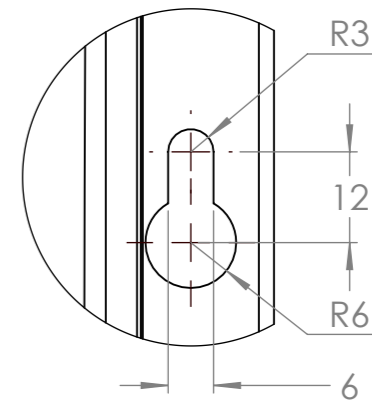

Dimension Drawing - Phoenix Smart IP43 Charger (1+1)		
PSC123051095	Phoenix Smart IP43 Charger 12/30 (1+1)	120-240V
PSC125051095	Phoenix Smart IP43 Charger 12/50 (1+1)	120-240V
PSC241651095	Phoenix Smart IP43 Charger 24/16 (1+1)	120-240V
PSC242551095	Phoenix Smart IP43 Charger 24/25 (1+1)	120-240V

DETAIL A
SCALE 1 : 1

DETAIL B
SCALE 1 : 1

Dimensions in mm