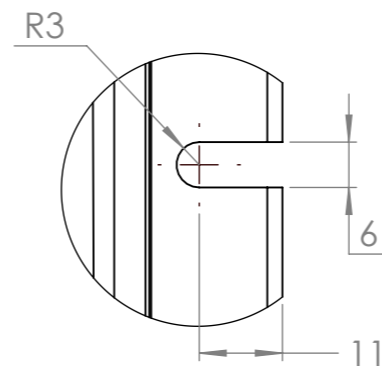

Dimension Drawing - Phoenix Smart IP43 Charger (1+1)		
PSC123051095	Phoenix Smart IP43 Charger 12/30 (1+1)	120-240V
PSC125051095	Phoenix Smart IP43 Charger 12/50 (1+1)	120-240V
PSC241651095	Phoenix Smart IP43 Charger 24/16 (1+1)	120-240V
PSC242551095	Phoenix Smart IP43 Charger 24/25 (1+1)	120-240V

DETAIL A
SCALE 1 : 1

DETAIL B
SCALE 1 : 1

Dimensions in mm