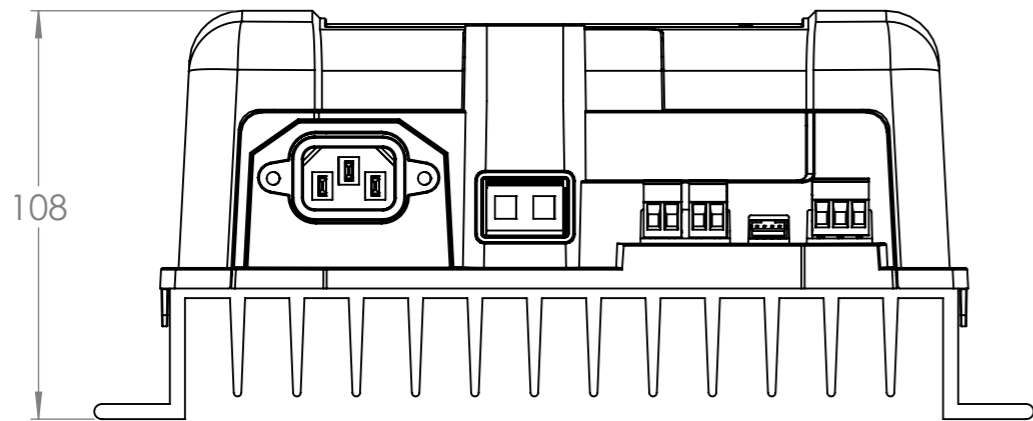

Dimension Drawing - Phoenix Smart IP43 Charger (1+1)		
PSC123051095	Phoenix Smart IP43 Charger 12/30 (1+1)	120-240V
PSC125051095	Phoenix Smart IP43 Charger 12/50 (1+1)	120-240V
PSC241651095	Phoenix Smart IP43 Charger 24/16 (1+1)	120-240V
PSC242551095	Phoenix Smart IP43 Charger 24/25 (1+1)	120-240V

DETAIL A
SCALE 1 : 1

DETAIL B
SCALE 1 : 1

Dimensions in mm