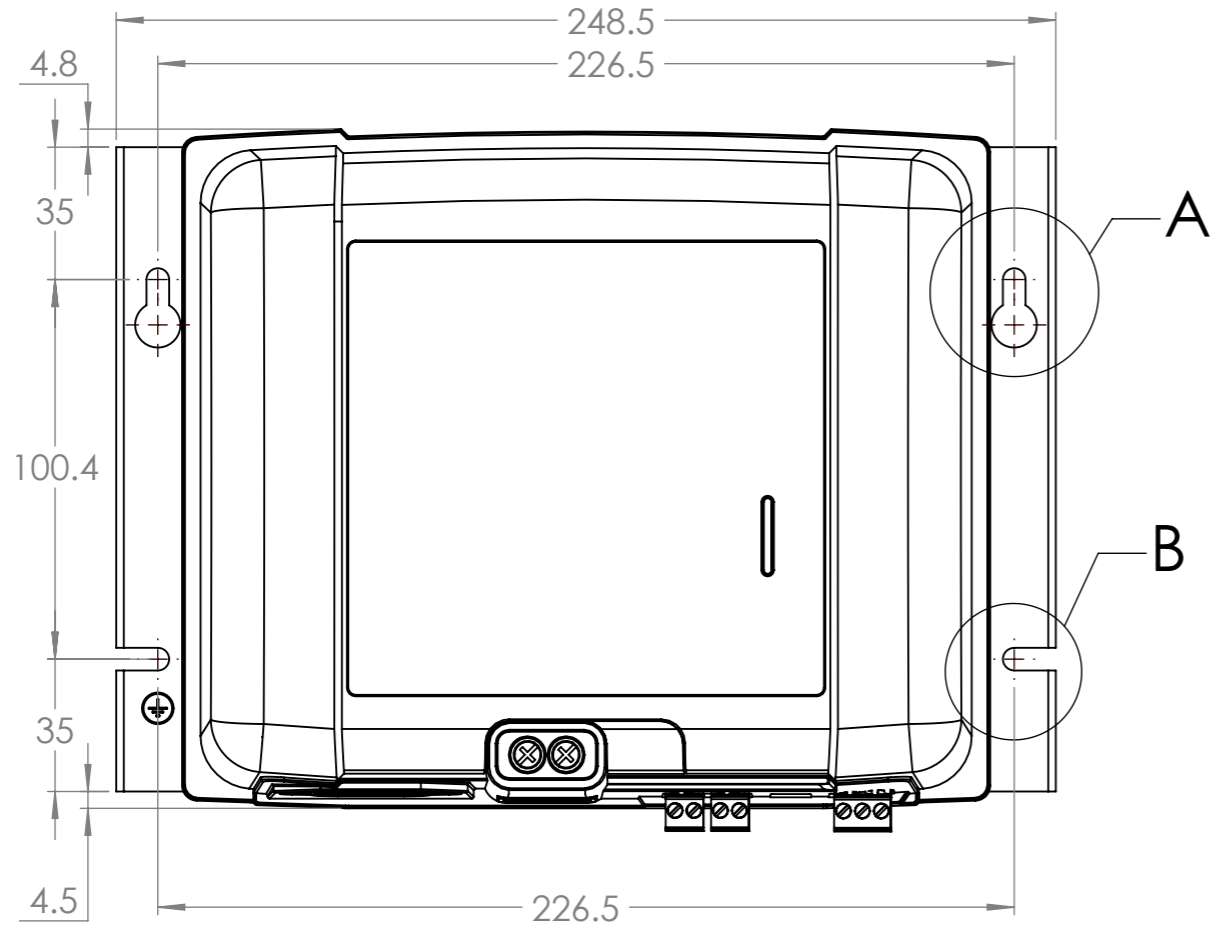

Dimension Drawing - Phoenix Smart IP43 Charger (1+1)		
PSC123051095	Phoenix Smart IP43 Charger 12/30 (1+1)	120-240V
PSC125051095	Phoenix Smart IP43 Charger 12/50 (1+1)	120-240V
PSC241651095	Phoenix Smart IP43 Charger 24/16 (1+1)	120-240V
PSC242551095	Phoenix Smart IP43 Charger 24/25 (1+1)	120-240V

DETAIL A
SCALE 1 : 1

DETAIL B
SCALE 1 : 1

Dimensions in mm