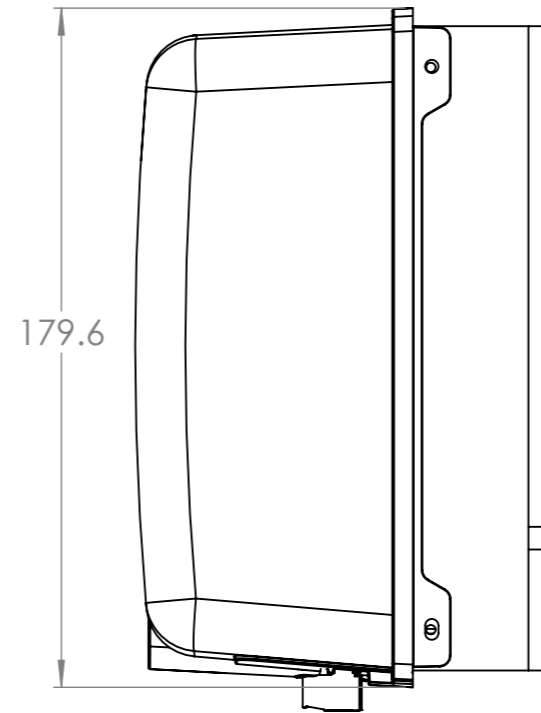

Dimension Drawing - Phoenix Smart IP43 Charger (1+1)		
PSC123051095	Phoenix Smart IP43 Charger 12/30 (1+1)	120-240V
PSC125051095	Phoenix Smart IP43 Charger 12/50 (1+1)	120-240V
PSC241651095	Phoenix Smart IP43 Charger 24/16 (1+1)	120-240V
PSC242551095	Phoenix Smart IP43 Charger 24/25 (1+1)	120-240V

DETAIL A
SCALE 1 : 1

DETAIL B
SCALE 1 : 1

Dimensions in mm